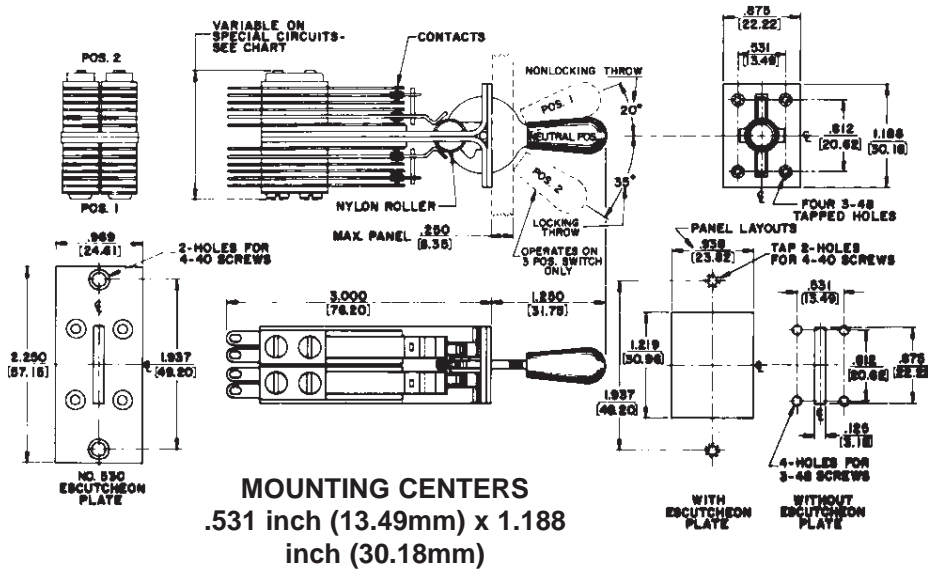

SWITCHCRAFT, INC. 5555 N. Elston Ave.
Chicago, IL 60630 • 773 792-2700 • FAX: 773 792-2129
www.switchcraft.com

LEVER SWITCHES

TELEVER® SWITCH SERIES 6000

TELEVER® SWITCH SERIES 16000 (SINGLE HOLE MOUNTING)