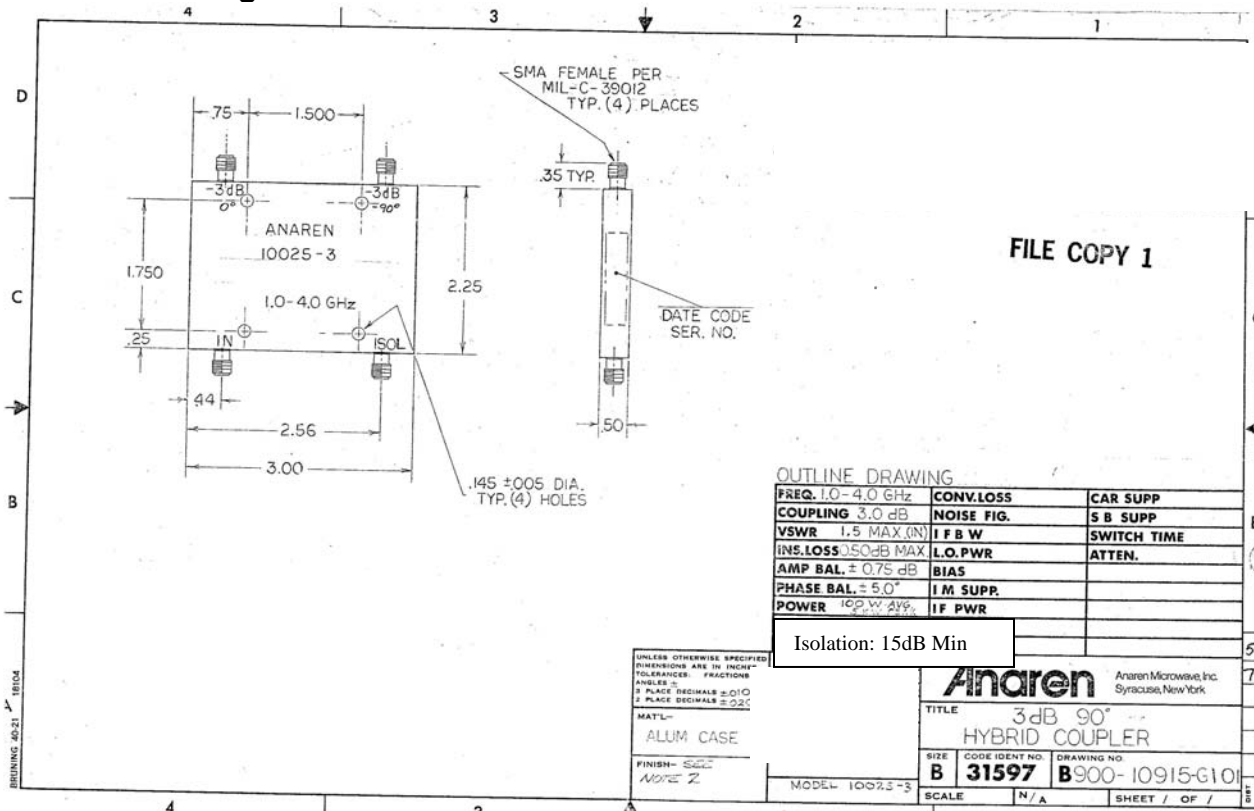

Hybrid Couplers 3 dB, 90°

Applications

- Balanced Mixers
- Antenna Feed Networks
- Phasing Networks
- Dividers/Combiners

Features

- Military Grade
- 1.0 – 4.0 GHz
- 2-Way power Split
- Quadrature
- Connectors Per MIL-C-39012
- Rugged Aluminum Housing
- Low VSWR
- Meets MIL-E-5400 Class 3 Requirements

Outline Drawing

Electrical and Mechanical Specifications subject to change without notice.

Typical Test Data Plots

USA/Canada: (315) 432-8909
 Toll Free: (800) 411-6596
 Europe: +44 2392-232392

Typical Test Data Plots