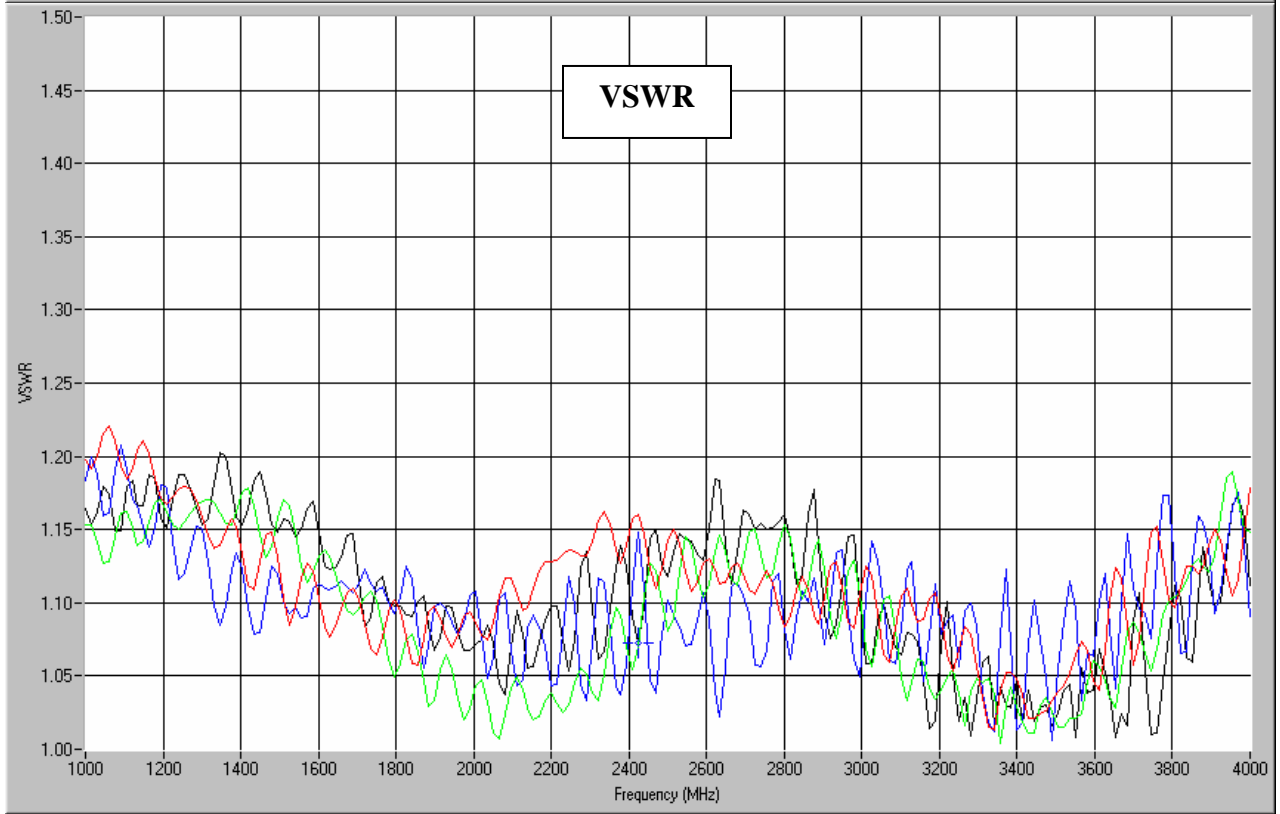

Hybrid Couplers 3 dB, 90°

Applications

- Balanced Mixers
- Antenna Feed Networks
- Phasing Networks
- Dividers/Combiners

Features

- Military Grade
- 1.0 – 4.0 GHz
- 2-Way power Split
- Quadrature
- Connectors Per MIL-C-39012
- Rugged Aluminum Housing
- Low VSWR
- Meets MIL-E-5400 Class 3 Requirements

Outline Drawing

Electrical and Mechanical Specifications subject to change without notice.

Typical Test Data Plots

USA/Canada: (315) 432-8909
 Toll Free: (800) 411-6596
 Europe: +44 2392-232392

Typical Test Data Plots