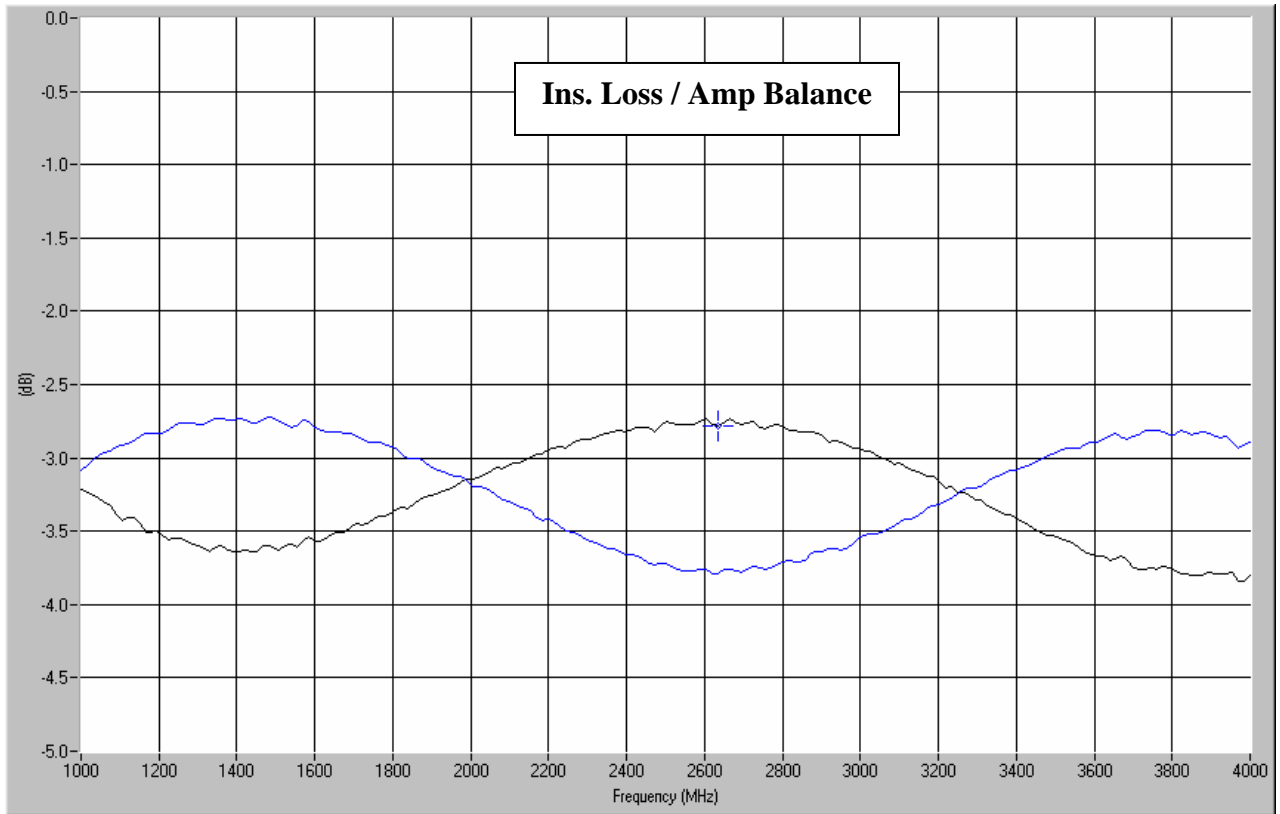

Hybrid Couplers 3 dB, 90°

Applications

- Balanced Mixers
- Antenna Feed Networks
- Phasing Networks
- Dividers/Combiners

Features

- Military Grade
- 1.0 – 4.0 GHz
- 2-Way power Split
- Quadrature
- Connectors Per MIL-C-39012
- Rugged Aluminum Housing
- Low VSWR
- Meets MIL-E-5400 Class 3 Requirements

Outline Drawing

Electrical and Mechanical Specifications subject to change without notice.

Typical Test Data Plots

USA/Canada: (315) 432-8909
 Toll Free: (800) 411-6596
 Europe: +44 2392-232392

Typical Test Data Plots