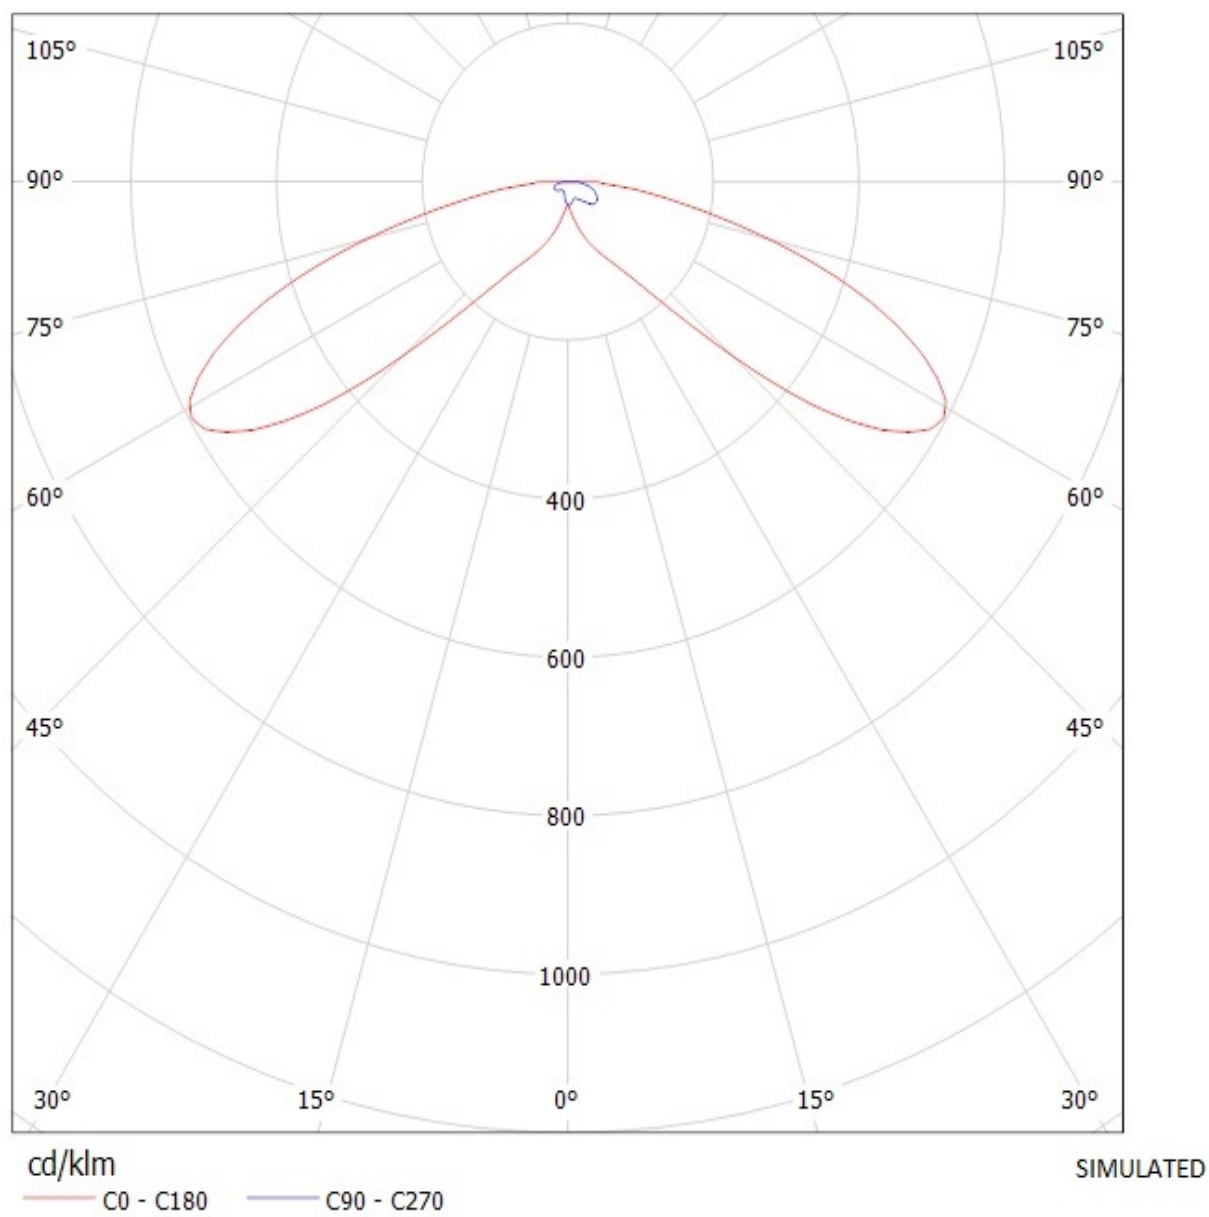

Lamps: 1 x Cree XP-E (White)

cd/klm

— C0 - C180

— C90 - C270

SIMULATED

Ledil Oy C11425_Strada-T-DW-XP C11425_Strada-T-DW-XP / LDC (Polar)

Luminaire: Ledil Oy C11425_Strada-T-DW-XP C11425_Strada-T-DW-XP

Lamps: 1 x Cree XP-E (White)