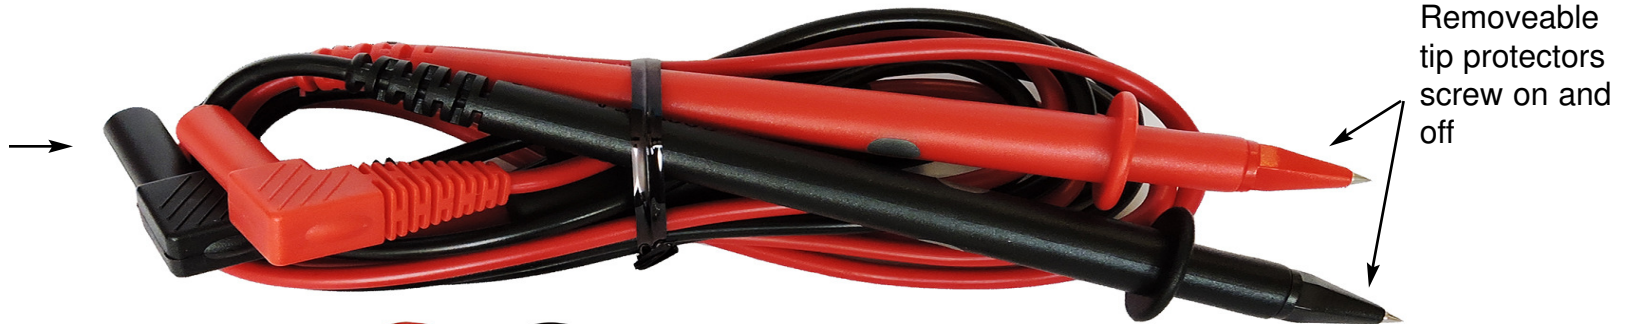

# Fused Test Lead Set with Alligator Clips and 5 Spare Fuses

Red lead has an in-line fuse holder with a replaceable 5A fuse. Provides additional protection when measuring higher voltages

Alligator Clips