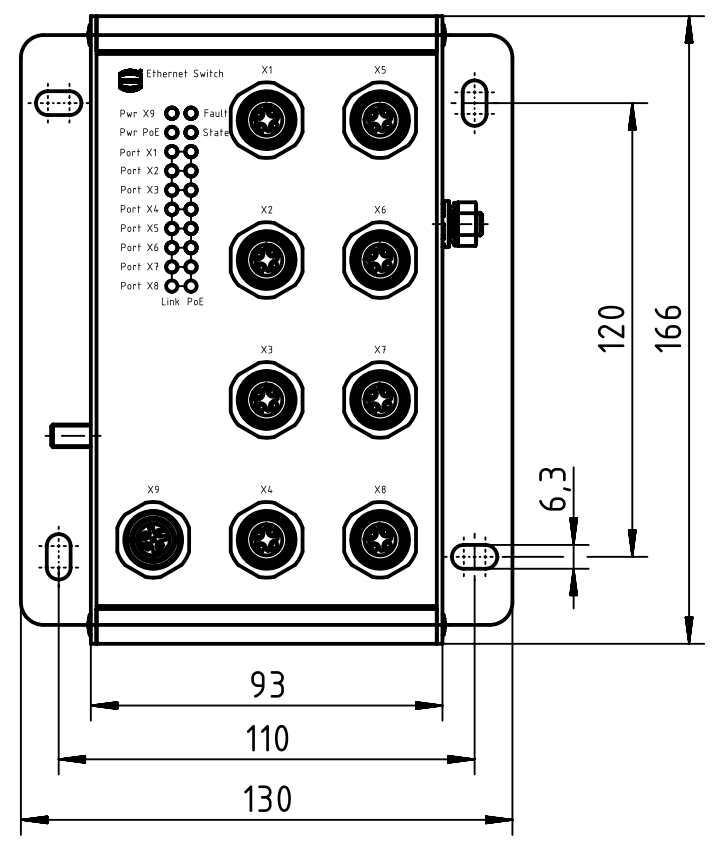

1 2 3 4 5 6

A

B

C

D

	All rights reserved Department EL PD - DE	All Dimensions in mm Original Size DIN A4		Scale 1:2	Free size tol.	Ref. Sub. TB 20 77 208 3009 v. 15.03.12	
		HARTING Electric GmbH & Co. KG D-32339 Espelkamp	Created by ILJIN	Inspected by LOETKEMANN	Standardisation TIEMANNA	Date 2013-08-27	State Final Release
		Title Ha-VIS eCon 4080-BPoE1					
		Type TB	Number 20 77 208 3009			Rev. A	Page 1/1