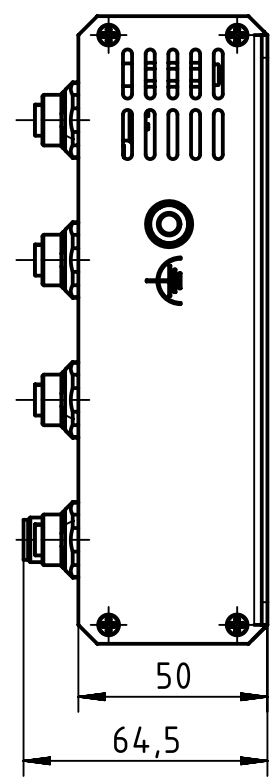

1 2 3 4 5 6

A

B

C

D

	All rights reserved Department EL PD - DE	All Dimensions in mm Original Size DIN A4		Scale 1:2	Free size tol.	Ref. Sub. TB 20 77 208 3009 v. 15.03.12	
		HARTING Electric GmbH & Co. KG D-32339 Espelkamp	Created by ILJIN	Inspected by LOETKEMANN	Standardisation TIEMANNA	Date 2013-08-27	State Final Release
		Title Ha-VIS eCon 4080-BPoE1					
		Type TB	Number 20 77 208 3009			Rev. A	Page 1/1