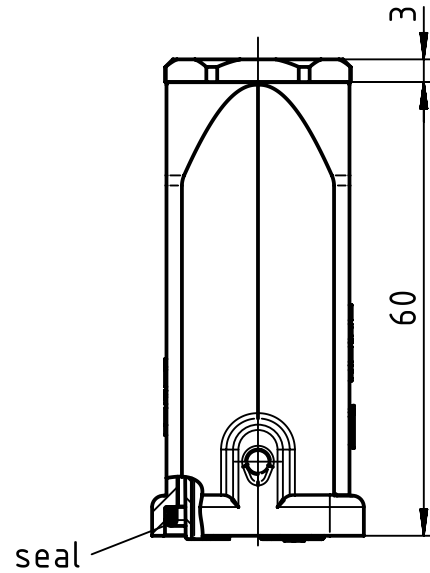

block diagram

 All Dimensions in mm Original Size DIN A4	Scale	Free size tol.			Ref.
	1:1				Sub.
 All rights reserved Department EL PD - DE	Created by	Inspected by	Standardisation	Date	State
	FINKEV	SCHNIEDER	TIEMANNA	2014-02-17	Final Release
HARTING Electric GmbH & Co. KG D-32339 Espelkamp	Title				Doc-Key / ECM-Nr.
	Han Brid-Fem-C terminatio bus				100132503/UGD/005/A 500000071208
Type		Number		Rev.	Page
TB		09 12 006 2792		A	1/1