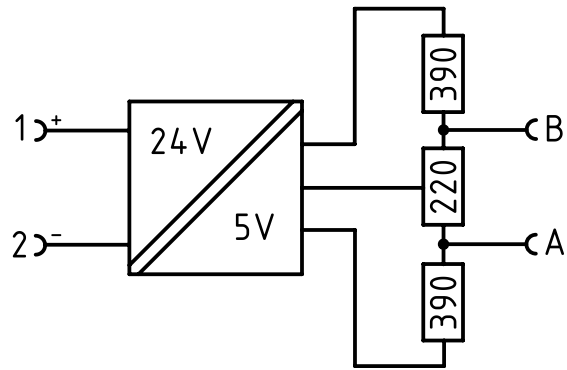

block diagram

 All Dimensions in mm Original Size DIN A4	Scale	Free size tol.			Ref.
	1:1				Sub.
 All rights reserved Department EL PD - DE	Created by	Inspected by	Standardisation	Date	State
	FINKEV	SCHNIEDER	TIEMANNA	2014-02-17	Final Release
HARTING Electric GmbH & Co. KG D-32339 Espelkamp	Title				Doc-Key / ECM-Nr.
	Han Brid-Fem-C terminatio bus				100132503/UGD/005/A 500000071208
Type		Number		Rev.	Page
TB		09 12 006 2792		A	1/1