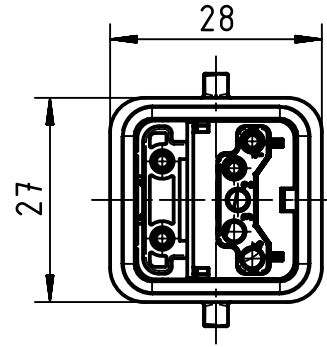

block diagram

 All Dimensions in mm Original Size DIN A4	Scale	Free size tol.			Ref.
	1:1				Sub.
 All rights reserved Department EL PD - DE	Created by	Inspected by	Standardisation	Date	State
	FINKEV	SCHNIEDER	TIEMANNA	2014-02-17	Final Release
HARTING Electric GmbH & Co. KG D-32339 Espelkamp	Title				Doc-Key / ECM-Nr.
	Han Brid-Fem-C terminatio bus				100132503/UGD/005/A 500000071208
Type		Number		Rev.	Page
TB		09 12 006 2792		A	1/1