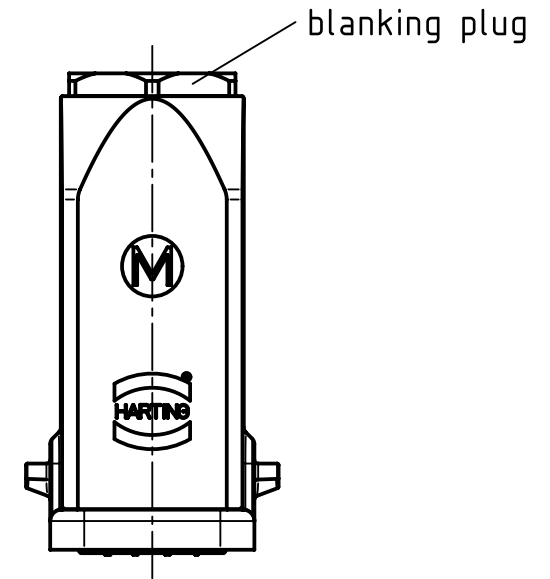

block diagram

 All Dimensions in mm Original Size DIN A4	Scale	Free size tol.			Ref.
	1:1				Sub.
 All rights reserved Department EL PD - DE	Created by	Inspected by	Standardisation	Date	State
	FINKEV	SCHNIEDER	TIEMANNA	2014-02-17	Final Release
HARTING Electric GmbH & Co. KG D-32339 Espelkamp	Title				Doc-Key / ECM-Nr.
	Han Brid-Fem-C terminatio bus				100132503/UGD/005/A 500000071208
Type		Number		Rev.	Page
TB		09 12 006 2792		A	1/1