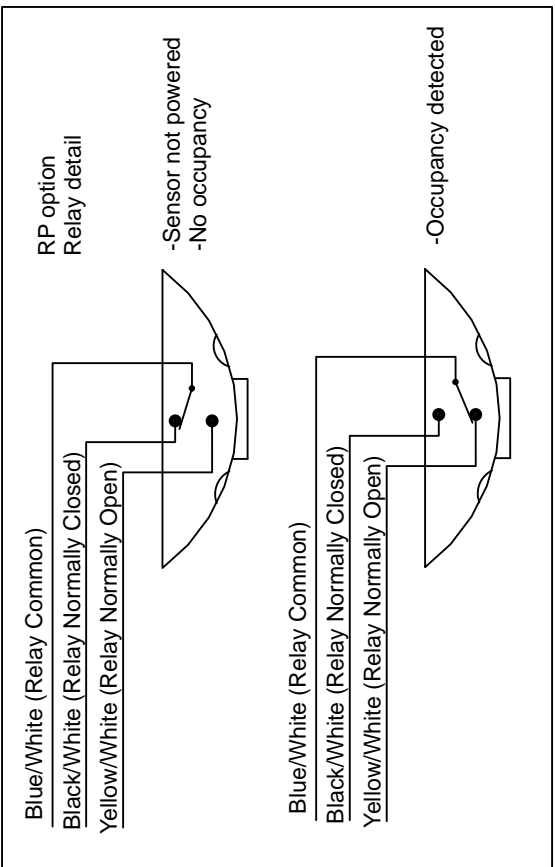

Hubbell Building Automation  
Omni or LightOWL sensors  
with -RP option

1 circuit with RP option wiring

**Building Automation, Inc.**