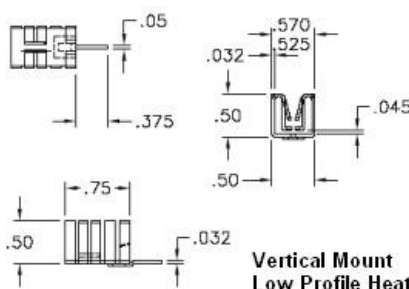

Wakefield Part #26275AB375  
Used Commonly for T0-220 Package

**MECHANICAL DIMENSIONS**

**NATURAL AND FORCED CONVECTION CHARACTERISTICS**

**Vertical Mount  
Low Profile Heat Sink  
Solderable Tab for  
Mounting**