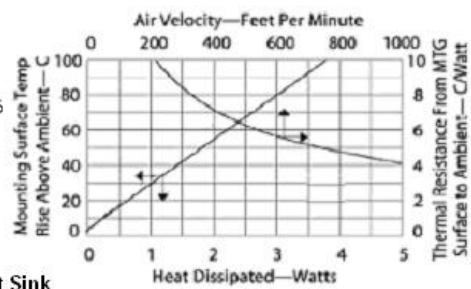

Wakefield Part #26275AB375  
Used Commonly for T0-220 Package

**MECHANICAL DIMENSIONS**

**NATURAL AND FORCED CONVECTION CHARACTERISTICS**

**Vertical Mount  
Low Profile Heat Sink  
Solderable Tab for  
Mounting**